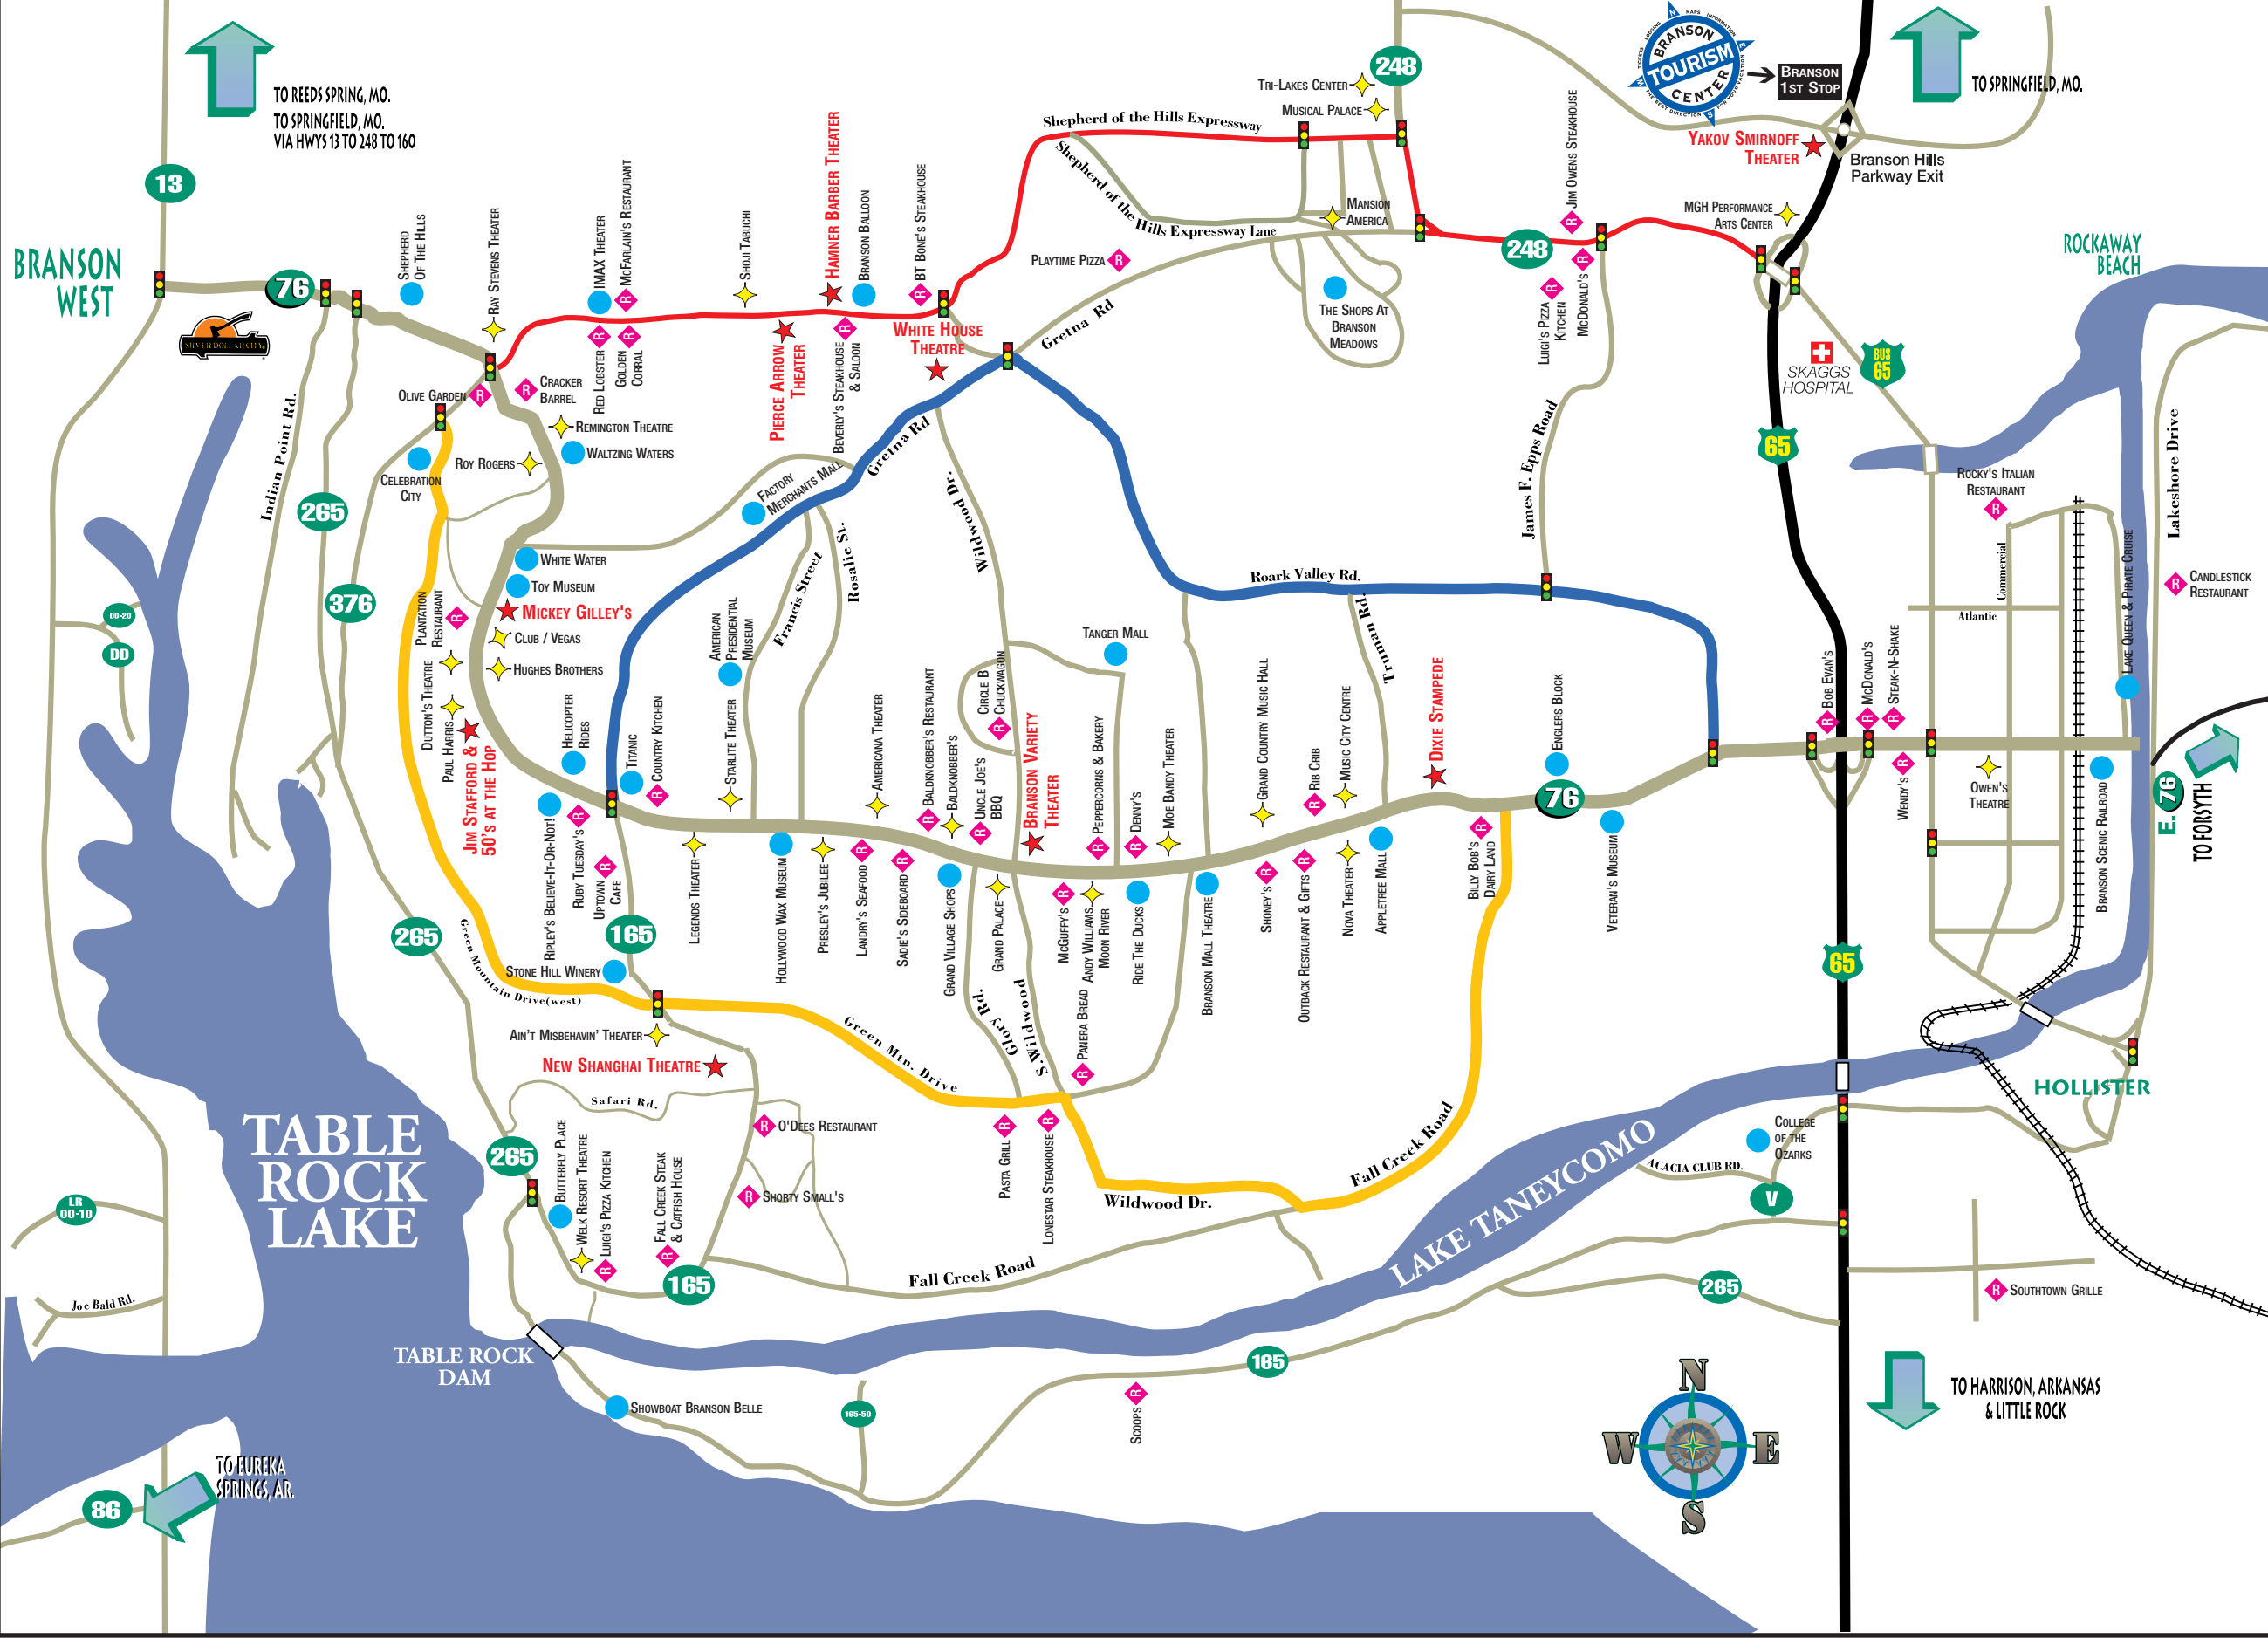

BRANSON WEST

TO REEDS SPRING, MO.
TO SPRINGFIELD, MO.
VIA HWYS 13 TO 248 TO 160

TO SPRINGFIELD, MO.

TO HARRISON, ARKANSAS
& LITTLE ROCK

TO FORSYTH

TABLE ROCK LAKE

LAKE TANEYCOMO

TABLE ROCK DAM

HOLLISTER

ROCKAWAY BEACH

Indian Point Rd.

265

376

265

165

265

ROCKAWAY BEACH

LANESHORE DRIVE

ATLANTIC

COMMERCIAL

ENGLERS BLOCK

VETERAN'S MUSEUM

BILLY BOB'S DAIRY LAND

NOVA THEATRE

CHUCKWAGON

CIRCLE B

BALDKNOBBER'S

BALDKNOBBER'S RESTAURANT

AMERICANA THEATRE

STARLITE THEATRE

COUNTRY KITCHEN

TITANIC